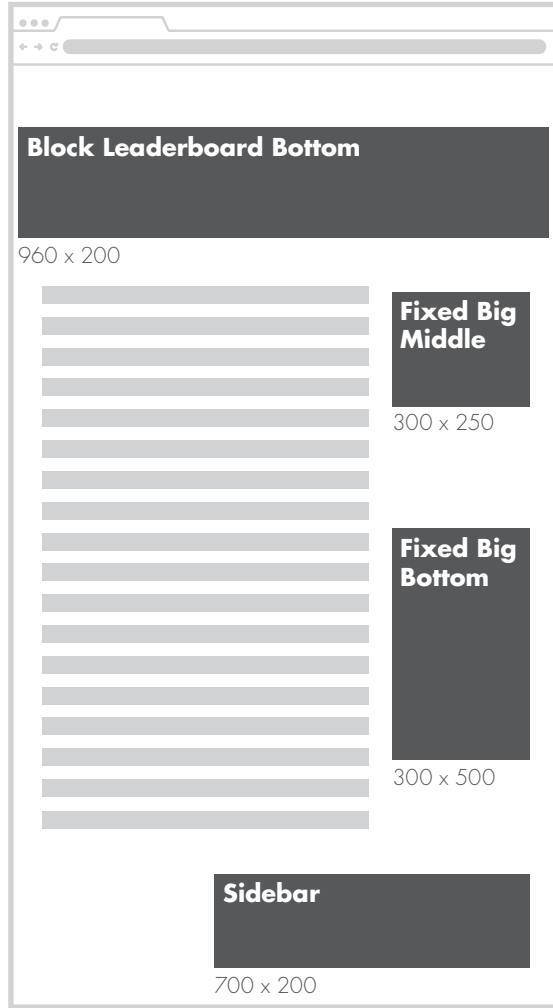

WEB

www.iowastatedaily.com

Block Leaderboard Bottom	
Home Page	\$900/month
Interior Page	\$600/month \$250/week

Fixed Big Middle Advertising	
Interior Page	\$600/month \$250/week

Fixed Big Bottom Advertising	
Interior Page	\$600/month \$250/week

Sidebar (Interior Page)	
250 Impressions/week	\$75
500 Impressions/week	\$150

SPONSORED CONTENT

Ads run: 5 days
 Article Content: 750 words
 Photo size: 2500 x 1600 ppi
 Headline: sm: 45-52 characters
 lg: 70-80 characters
 Deadline: 5 days in advance of posting

AD SIZE	OPEN	UNIVERSITY	\$3,500	\$5,000	\$10,000	\$15,000	\$20,000
2x3	77.40	61.50	73.53	69.66	65.79	61.92	58.05
2x5	129.00	102.50	122.55	116.10	109.65	103.20	96.75
3x3	116.10	92.25	110.30	104.49	98.69	92.88	87.08
3x5	193.50	153.75	183.83	174.15	164.48	154.80	145.13
3x9.5	367.65	292.13	349.27	330.89	312.50	294.12	275.74
4x5	258.00	205.00	245.10	232.20	219.30	206.40	193.50
6x2	154.80	123.00	147.06	139.32	131.58	123.84	116.10
6x5	387.00	307.50	367.65	348.30	328.95	309.60	290.25
6x9.5	735.30	584.25	698.54	661.77	625.01	588.24	551.48
6x21	1625.40	1291.50	1544.13	1462.86	1381.59	1300.32	1219.05